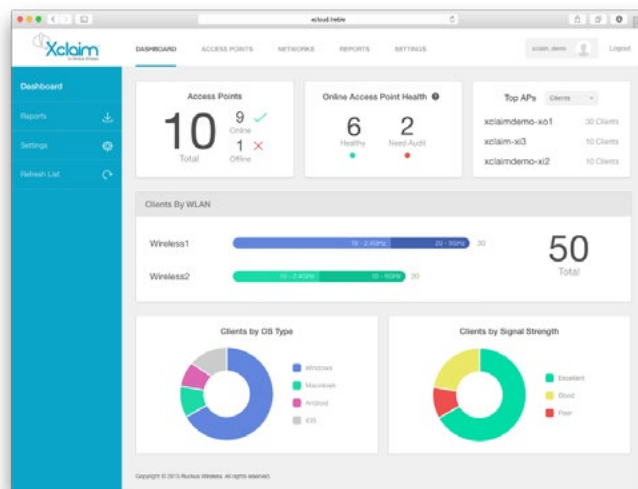

A New Way to Wi-Fi

Xclaim makes your WiFi life simple without compromising on the things that matter. Secure, robust, no-nonsense WiFi with the functionality that matters and with an ease of use you will appreciate. All this from a vendor you can trust and at a budget you can afford. Xclaim – a new way to WiFi.

FEATURES

- Advanced RF design
- Dynamic channel selection (auto)
- Automatic traffic prioritization (auto)
- Airtime Fairness (auto)
- Band Steering (auto)
- Client isolation (per AP)
- 4 SSIDs per radio
- Bandwidth throttling
- Cloud management
- Captive Portal
- 802.1x
- MAC filter support
- Hotspot with Social Login Options**
- Facebook Login*
- Simple Mesh*
- Support for external antennas for 5GHz radio

*available through a free upgrade over the course of 2016

**available through preferred vendors

CloudManager dashboard view