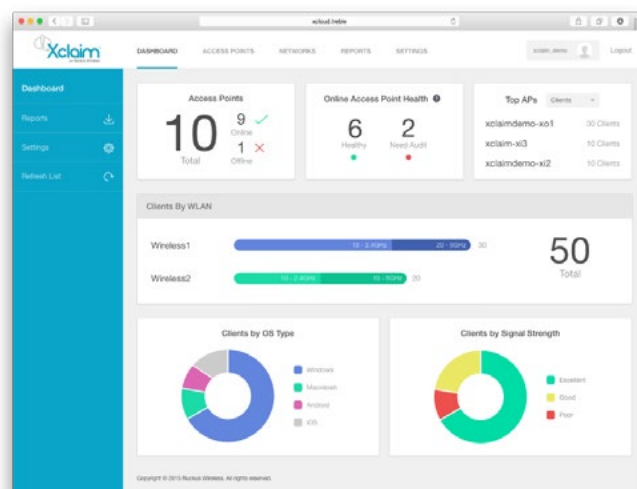

A New Way to Wi-Fi

Xclaim makes your WiFi life simple without compromising on the things that matter. Secure, robust, no-nonsense WiFi with the functionality that matters and with an ease of use you will appreciate. All this from a vendor you can trust and at a budget you can afford. Xclaim – a new way to WiFi.

FEATURES

- Advanced RF design
- Dynamic channel selection (auto)
- Automatic traffic prioritization (auto)
- Airtime Fairness (auto)
- Band Steering (auto)
- Client isolation (per AP)
- 4 SSIDs per radio
- Bandwidth throttling
- Cloud management
- Captive Portal
- 802.1x
- MAC filter support
- Hotspot with Social Login Options**
- Facebook Login*
- Simple Mesh*
- Support for external antennas for 5GHz radio

*available through a free upgrade over the course of 2016

**available through preferred vendors

CloudManager dashboard view