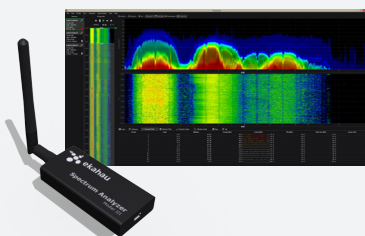

3. Ekahau Spectrum Analyzer

Interference Detection & Elimination

- Interferer detection and classification
- Real-time interferer finder
- Dual-band operation at 2.4 and 5 GHz